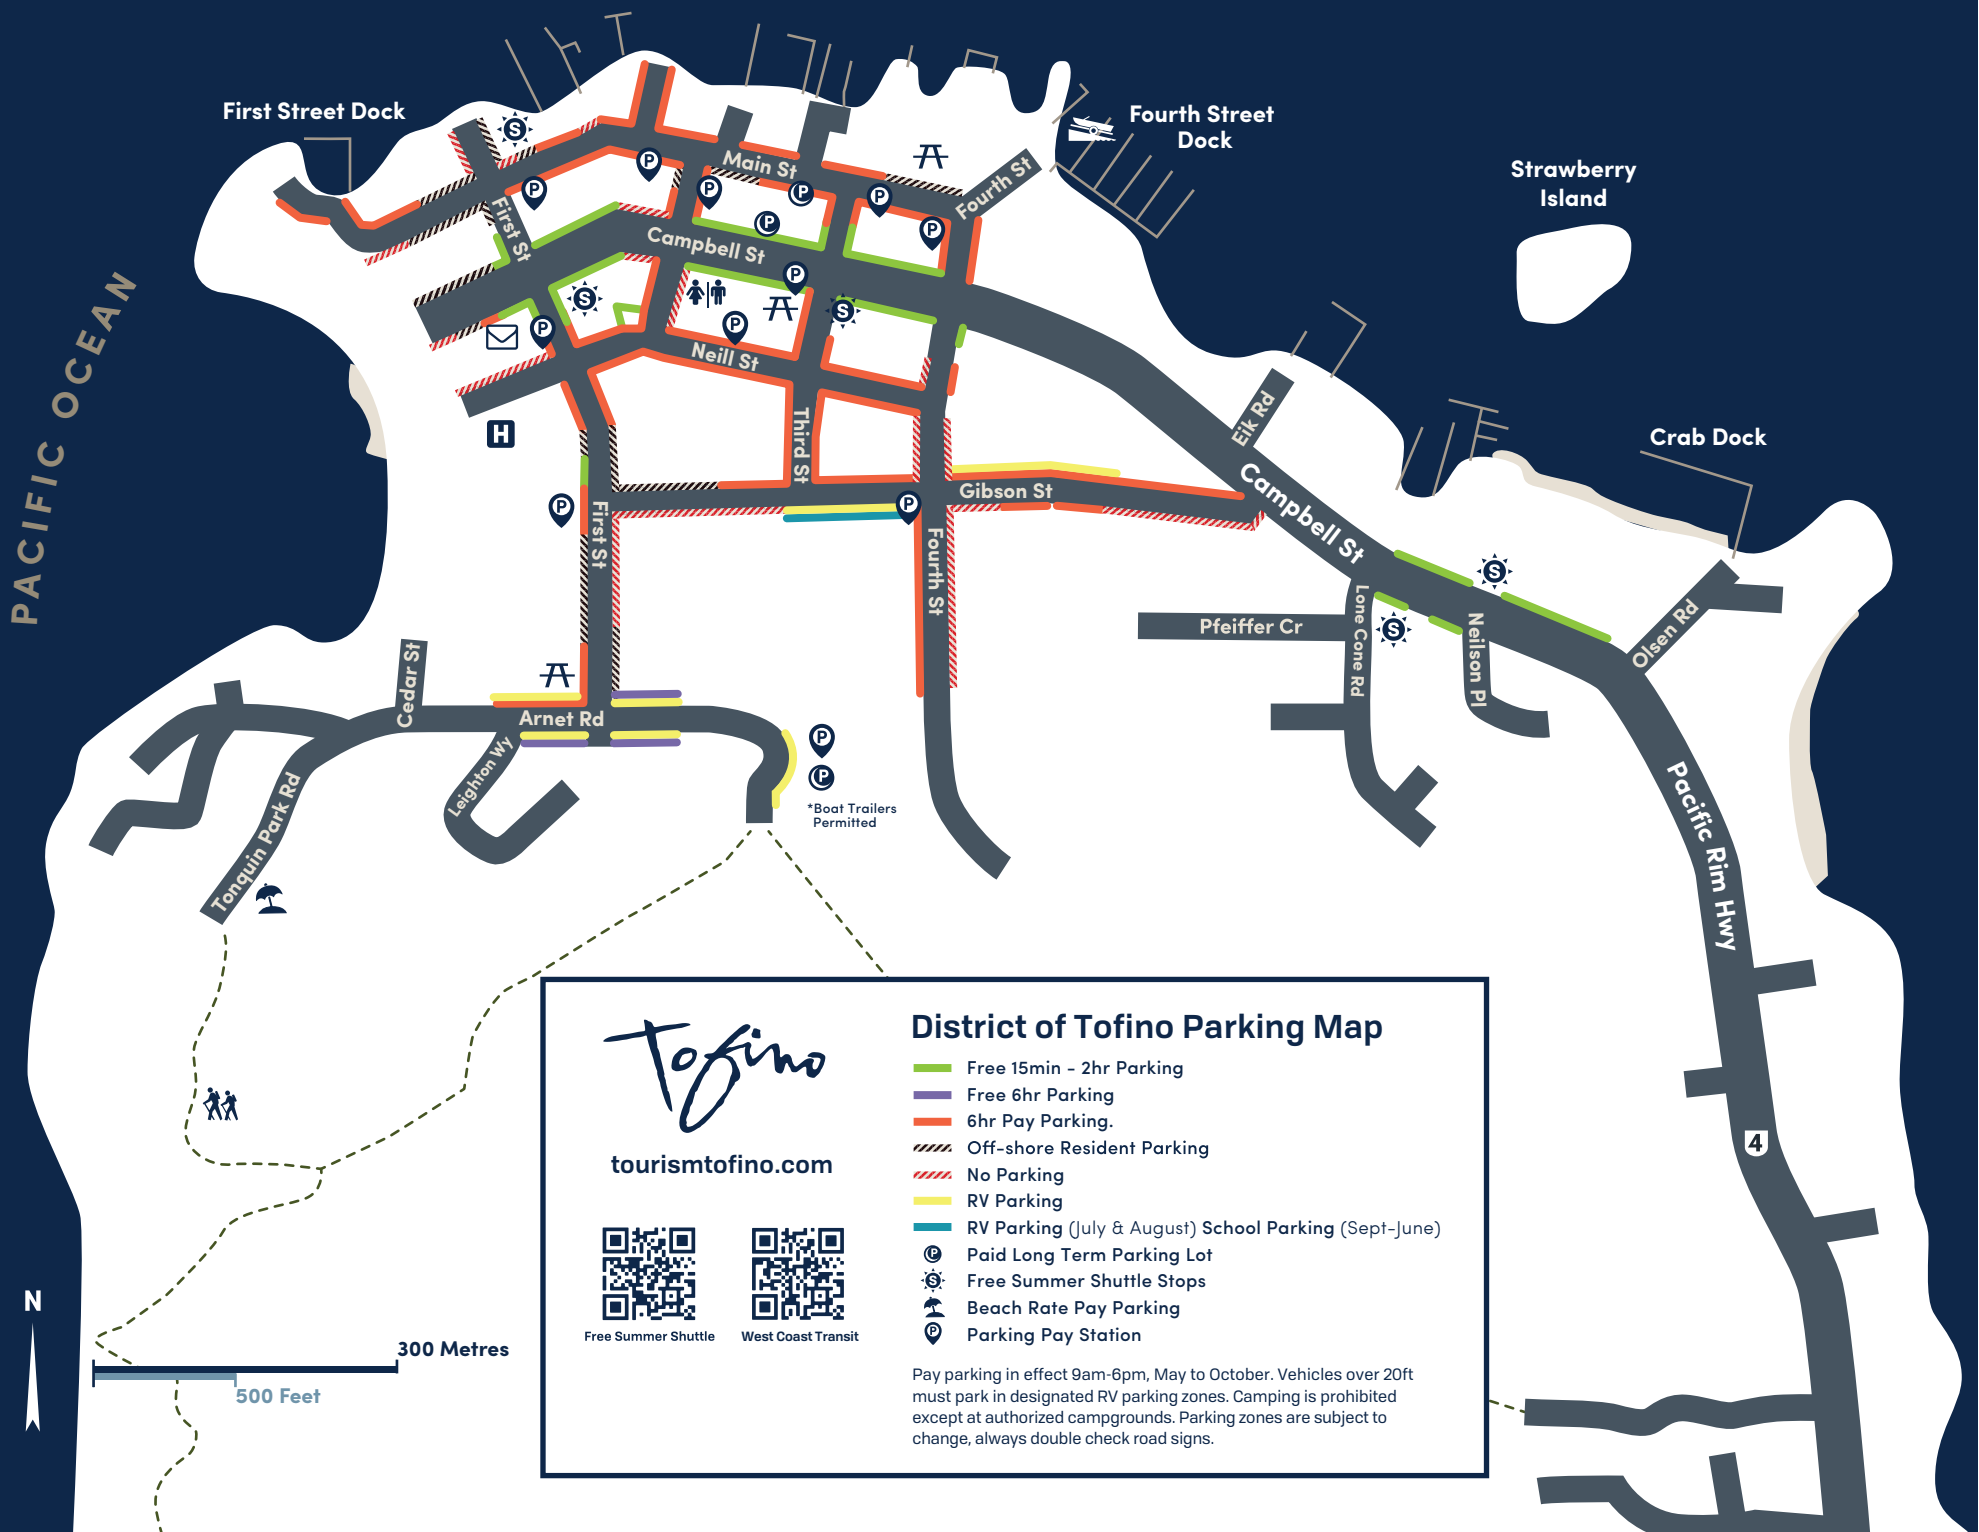

PACIFIC OCEAN

First Street Dock

Fourth Street Dock

Strawberry Island

Crab Dock

Tofino

tourismtofino.com

Free Summer Shuttle

West Coast Transit

District of Tofino Parking Map

- Free 15min - 2hr Parking
- Free 6hr Parking
- 6hr Pay Parking.
- Off-shore Resident Parking
- No Parking
- RV Parking
- RV Parking (July & August) School Parking (Sept-June)
- P Paid Long Term Parking Lot
- S Free Summer Shuttle Stops
- 🏖️ Beach Rate Pay Parking
- P Parking Pay Station

Pay parking in effect 9am-6pm, May to October. Vehicles over 20ft must park in designated RV parking zones. Camping is prohibited except at authorized campgrounds. Parking zones are subject to change, always double check road signs.