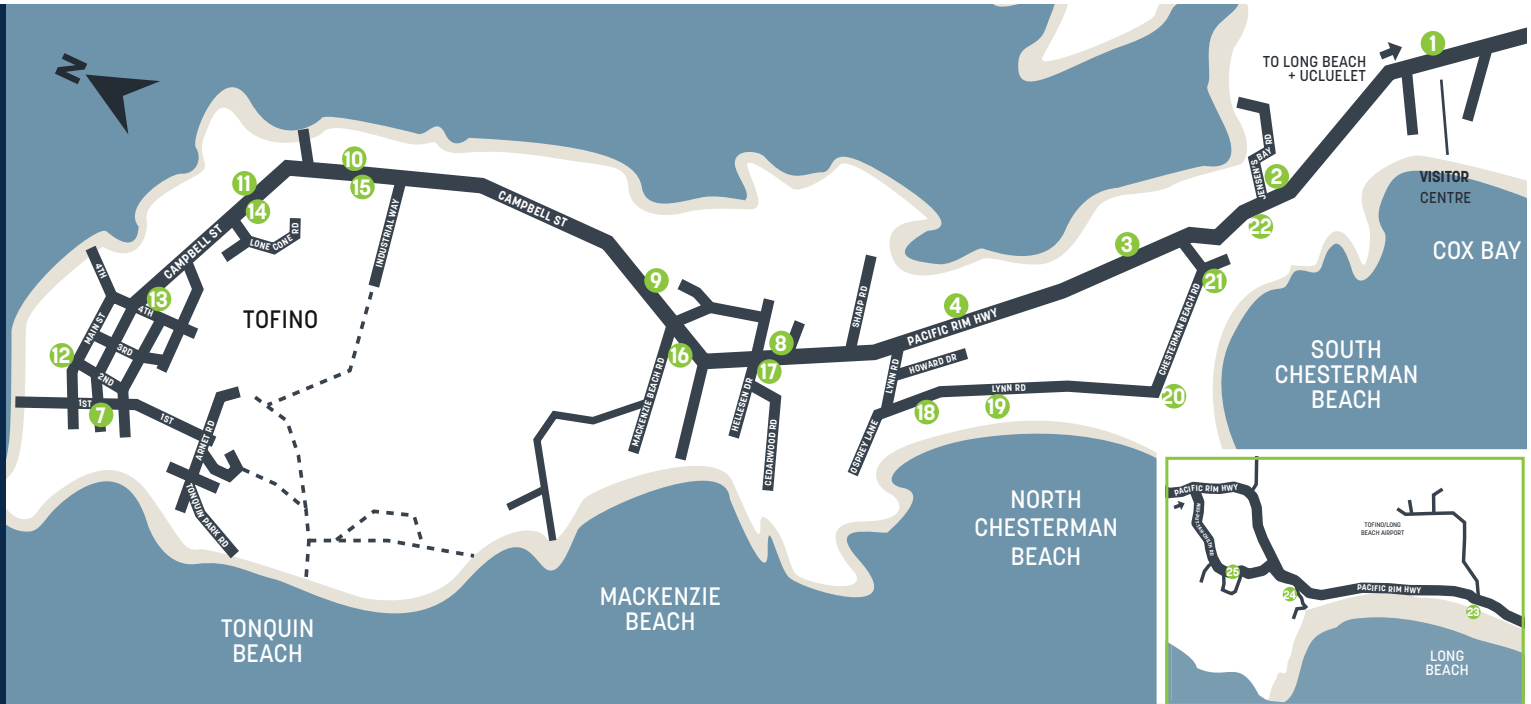

TOFINO FREE SHUTTLE

The Tofino Free Shuttle travels between Long Beach, the Communities of Ty-Histanis and Esowista, the Tofino Visitor Centre and Downtown Tofino.

This service is provided in partnership by:

With Support From: Tla-o-qui-aht First Nation and Parks Canada

NORTHBOUND TRAVEL TO DOWNTOWN TOFINO

23	LONG BEACH (PACIFIC RIM NATIONAL PARK RESERVE) DEPART	○	8:40	10:00	○	11:30	12:10	13:15	13:45	14:35	15:30	16:05	17:20	19:00
24	ESOWISTA COMMUNITY	○	8:44	10:04	○	11:34	12:14	13:19	13:49	14:39	15:34	16:09	17:24	19:04
25	TY-HISTANIS COMMUNITY	○	8:49	10:09	○	11:39	12:19	13:24	13:54	14:44	15:39	16:14	17:29	19:09
1	VISITOR CENTRE	○	8:59	10:19	○	11:49	12:29	13:34	14:04	14:54	15:49	16:24	17:39	19:19
2	JENSEN'S BAY	○	9:00	10:20	○	11:50	12:30	13:35	14:05	14:55	15:50	16:25	17:40	19:20
3	TREE FROG LANE	○	9:01	10:21	○	11:51	12:31	13:36	14:06	14:56	15:51	16:26	17:41	19:21
4	HOTEL ZED	○	9:03	10:23	○	11:53	12:33	13:38	14:08	14:58	15:53	16:28	17:43	19:23
8	OUTSIDE BREAK	○	9:04	10:24	○	11:54	12:38	13:39	14:13	14:59	15:58	16:29	17:44	19:24
9	ABRAHAM DR. @ HWY	○	9:05	10:25	○	11:55	12:39	13:40	14:14	15:00	15:59	16:30	17:45	19:25
10	GAS N' GO	○	9:07	10:27	○	11:57	12:41	13:42	14:16	15:02	16:01	16:32	17:47	19:27
11	TOFINO RESORT + MARINA	○	9:09	10:29	○	11:59	12:43	13:44	14:18	15:04	16:03	16:34	17:49	19:29
12	MAIN ST. @ FIRST ST. ARRIVE	○	9:16	10:36	○	12:06	12:50	13:51	14:25	15:11	16:10	16:41	17:56	19:36